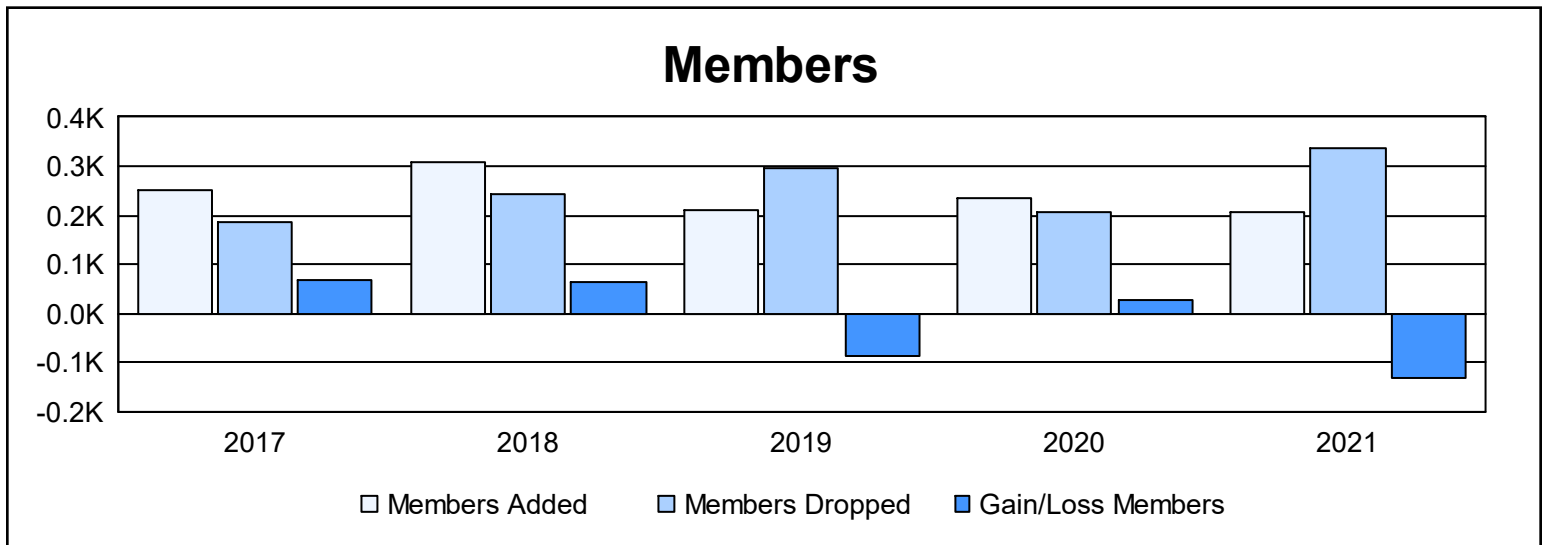

Year	New Clubs	Dropped Clubs	Gain/ Loss Clubs	New Members	Charter Members	Reinstate Members	Transfer Members	Total Member Added	Total Members Dropped	Gain/ Loss Members
2016-2017	2	0	2	188	46	7	12	253	185	68
2017-2018	3	1	2	191	102	7	8	308	244	64
2018-2019	2	0	2	139	51	10	11	211	298	-87
2019-2020	4	0	4	107	94	12	21	234	208	26
2020-2021	0	5	-5	133	13	60	2	208	338	-130
<b>Average</b>	<b>2</b>	<b>1</b>	<b>1</b>	<b>152</b>	<b>61</b>	<b>19</b>	<b>11</b>	<b>243</b>	<b>255</b>	<b>-12</b>

### Membership Composition June 2021 Cumulative