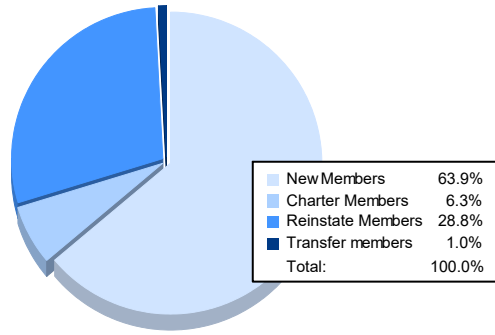

Year	New Clubs	Dropped Clubs	Gain/ Loss Clubs	New Members	Charter Members	Reinstate Members	Transfer Members	Total Member Added	Total Members Dropped	Gain/ Loss Members
2016-2017	2	0	2	188	46	7	12	253	185	68
2017-2018	3	1	2	191	102	7	8	308	244	64
2018-2019	2	0	2	139	51	10	11	211	298	-87
2019-2020	4	0	4	107	94	12	21	234	208	26
2020-2021	0	5	-5	133	13	60	2	208	338	-130
<b>Average</b>	<b>2</b>	<b>1</b>	<b>1</b>	<b>152</b>	<b>61</b>	<b>19</b>	<b>11</b>	<b>243</b>	<b>255</b>	<b>-12</b>

### Membership Composition June 2021 Cumulative