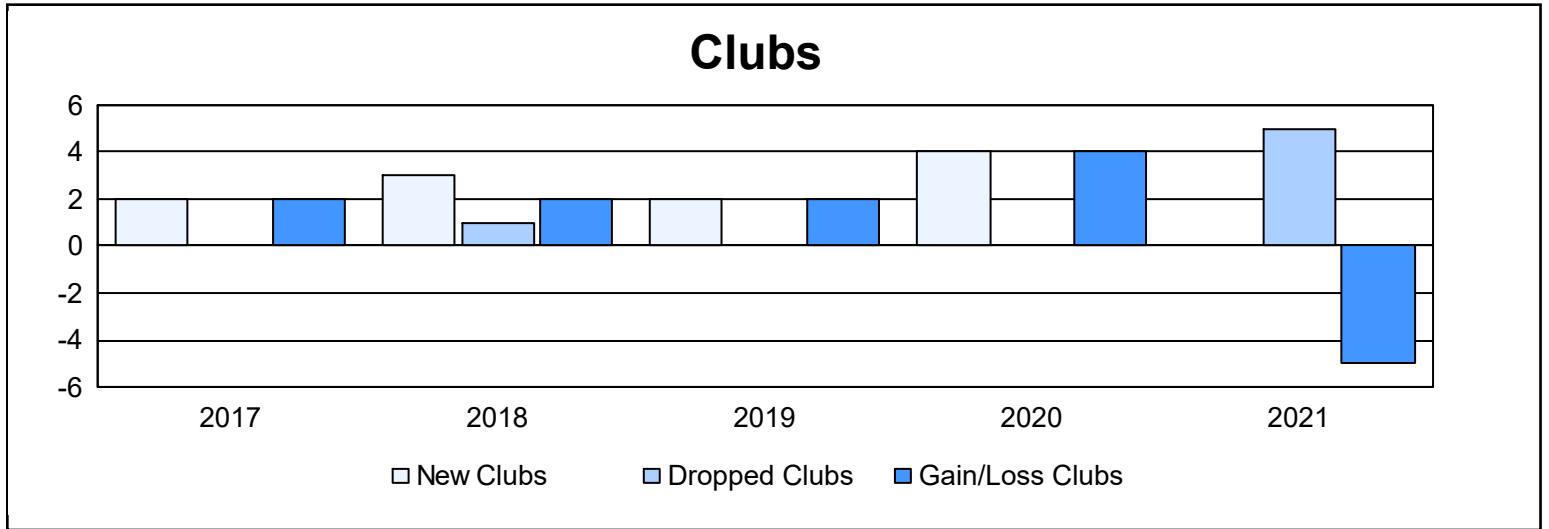

Year	New Clubs	Dropped Clubs	Gain/ Loss Clubs	New Members	Charter Members	Reinstate Members	Transfer Members	Total Member Added	Total Members Dropped	Gain/ Loss Members
2016-2017	2	0	2	188	46	7	12	253	185	68
2017-2018	3	1	2	191	102	7	8	308	244	64
2018-2019	2	0	2	139	51	10	11	211	298	-87
2019-2020	4	0	4	107	94	12	21	234	208	26
2020-2021	0	5	-5	133	13	60	2	208	338	-130
<b>Average</b>	<b>2</b>	<b>1</b>	<b>1</b>	<b>152</b>	<b>61</b>	<b>19</b>	<b>11</b>	<b>243</b>	<b>255</b>	<b>-12</b>

### Membership Composition June 2021 Cumulative